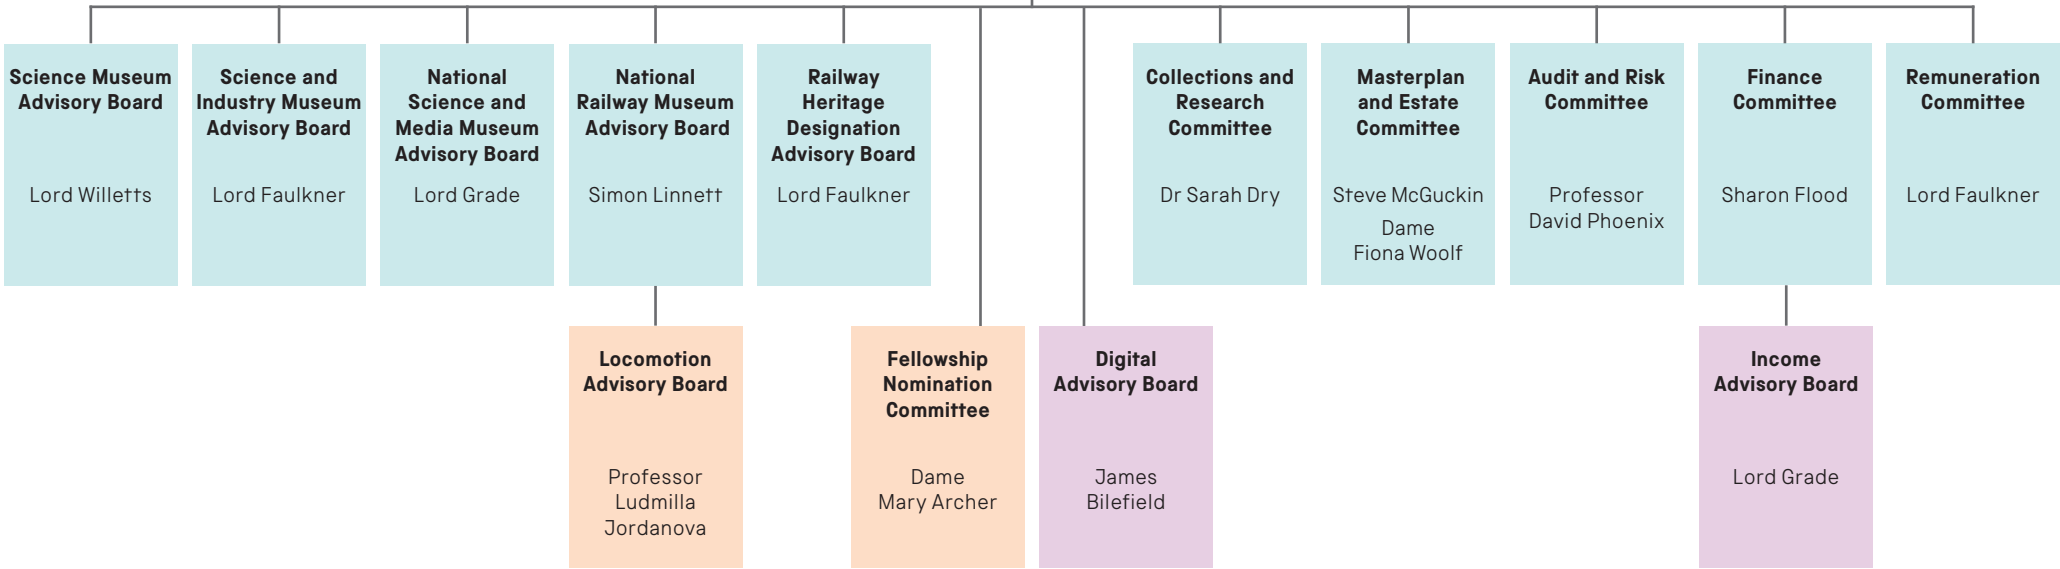

**SCIENCE MUSEUM GROUP  
BOARD COMMITTEE STRUCTURE**

September 2018

- Formal subcommittee of SMG
- Standing, task-specific group, not a formal subcommittee
- Time-limited, task-specific group, not a formal subcommittee
- Other committee or group, not a formal subcommittee